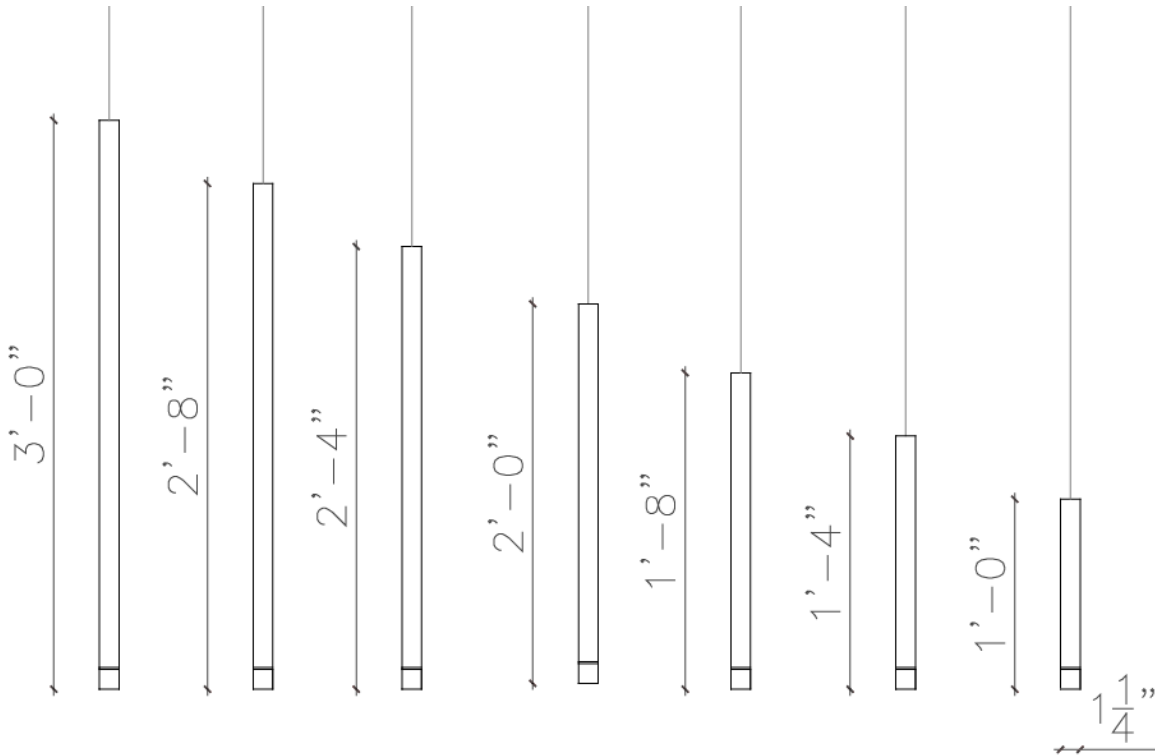

TERMS

TERMS

- Lead time 8-10 weeks.
- Please note that wires over 6' in length include additional charges.
- Due to the custom nature of our work, there may be slight variances in colour of finish.
- 50% deposit required to place order and 50% is due when goods are ready to pick up/ship.
- Order cannot be cancelled, and deposit is non-refundable.
- Prices do not include shipping costs or installation.
- All our Light fixtures are ESA or UL Approved.